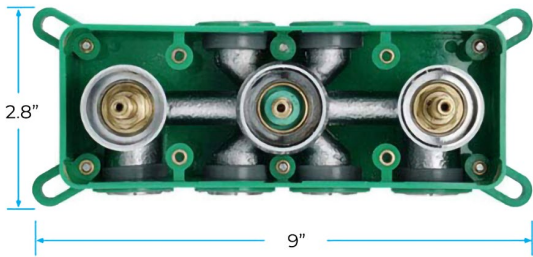

FONTANA MARSALA REMOTE CONTROLLED MUSIC SMART LED RAINFALL WATERFALL SHOWER HEAD WITH MASSAGE JETS AND HAND SPRAYER SHOWER PANEL SYSTEM MATTE BLACK FINISH SPECS

Specifications

- Material: 304 stainless steel and brass
- Feature: LED
- Type: Square
- Style: Contemporary
- Number of Handles: 3 Handle
- Bath & Shower Faucet Type: In Wall
- Surface Treatment: Polished
- Surface Finishing: Black
- Function 1: rain
- Showerhead: 304sus polished
- Water pressure: 0.1-0.5mpa
- Function 2: waterfall
- Body jets: Black 2 inch
- Thread: G1/2" x 3/8"

Shower Head Size:

Mixer Size:

Hand Shower Size:

A: 8"
B: 1.5"

The minimum required water pressure is 0.05 MPa (0.5 bar).
Flow rate 2.5 GPM (9.5 LPM).

Body Spray Size:

Thread Interface Size: G 1/2 Inch
Function: Rainfall
Shower Head Feature: Water Saving Shower Heads
Type: Fixed Rotatable Type
Installation Type: Wall Mounted

Size: 50* 50 mm(2 inch)
Material: Brass
Feature: Can rotate 360 degrees
Flow Rate: 1.5 GPM / 5.7 LPM (each Bodyspray)