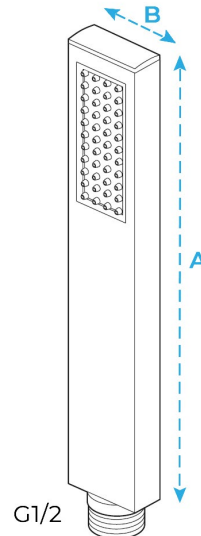

FONTANA MARSALA REMOTE CONTROLLED MUSIC SMART LED RAINFALL WATERFALL SHOWER HEAD WITH MASSAGE JETS AND HAND SPRAYER SHOWER PANEL SYSTEM MATTE BLACK FINISH SPECS

Specifications

- Material: 304 stainless steel and brass
- Feature: LED
- Type: Square
- Style: Contemporary
- Number of Handles: 3 Handle
- Bath & Shower Faucet Type: In Wall
- Surface Treatment: Polished
- Surface Finishing: Black
- Function 1: rain
- Showerhead: 304sus polished
- Water pressure: 0.1-0.5mpa
- Function 2: waterfall
- Body jets: Black 2 inch
- Thread: G1/2" x 3/8"

Shower Head Size:

Mixer Size:

Hand Shower Size:

A: 8"
B: 1.5"

The minimum required water pressure is 0.05 MPa (0.5 bar).
Flow rate 2.5 GPM (9.5 LPM).

Body Spray Size:

Thread Interface Size: G 1/2 Inch
Function: Rainfall
Shower Head Feature: Water Saving Shower Heads
Type: Fixed Rotatable Type
Installation Type: Wall Mounted

Size: 50* 50 mm(2 inch)
Material: Brass
Feature: Can rotate 360 degrees
Flow Rate: 1.5 GPM / 5.7 LPM (each Bodyspray)