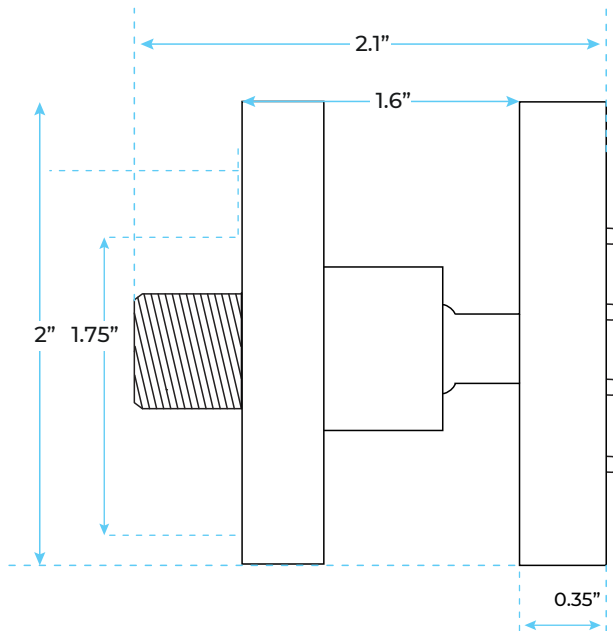

FONTANA MARSALA REMOTE CONTROLLED MUSIC SMART LED RAINFALL WATERFALL SHOWER HEAD WITH MASSAGE JETS AND HAND SPRAYER SHOWER PANEL SYSTEM MATTE BLACK FINISH SPECS

Specifications

- Material: 304 stainless steel and brass
- Feature: LED
- Type: Square
- Style: Contemporary
- Number of Handles: 3 Handle
- Bath & Shower Faucet Type: In Wall
- Surface Treatment: Polished
- Surface Finishing: Black
- Function 1: rain
- Showerhead: 304sus polished
- Water pressure: 0.1-0.5mpa
- Function 2: waterfall
- Body jets: Black 2 inch
- Thread: G1/2" x 3/8"

Shower Head Size:

Mixer Size:

Hand Shower Size:

A: 8"
B: 1.5"

The minimum required water pressure is 0.05 MPa (0.5 bar).
Flow rate 2.5 GPM (9.5 LPM).

Body Spray Size:

Thread Interface Size: G 1/2 Inch
Function: Rainfall
Shower Head Feature: Water Saving Shower Heads
Type: Fixed Rotatable Type
Installation Type: Wall Mounted

Size: 50* 50 mm(2 inch)
Material: Brass
Feature: Can rotate 360 degrees
Flow Rate: 1.5 GPM / 5.7 LPM (each Bodyspray)