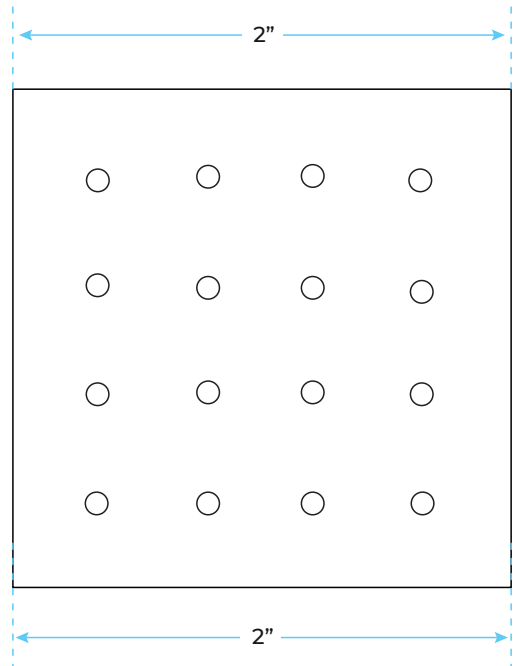

FONTANA MARSALA REMOTE CONTROLLED MUSIC SMART LED RAINFALL WATERFALL SHOWER HEAD WITH MASSAGE JETS AND HAND SPRAYER SHOWER PANEL SYSTEM MATTE BLACK FINISH SPECS

Specifications

- Material: 304 stainless steel and brass
- Feature: LED
- Type: Square
- Style: Contemporary
- Number of Handles: 3 Handle
- Bath & Shower Faucet Type: In Wall
- Surface Treatment: Polished
- Surface Finishing: Black
- Function 1: rain
- Showerhead: 304sus polished
- Water pressure: 0.1-0.5mpa
- Function 2: waterfall
- Body jets: Black 2 inch
- Thread: G1/2" x 3/8"

Shower Head Size:

Mixer Size:

Hand Shower Size:

A: 8"
B: 1.5"

The minimum required water pressure is 0.05 MPa (0.5 bar).
Flow rate 2.5 GPM (9.5 LPM).

Body Spray Size:

Thread Interface Size: G 1/2 Inch
Function: Rainfall
Shower Head Feature: Water Saving Shower Heads
Type: Fixed Rotatable Type
Installation Type: Wall Mounted

Size: 50* 50 mm(2 inch)
Material: Brass
Feature: Can rotate 360 degrees
Flow Rate: 1.5 GPM / 5.7 LPM (each Bodyspray)