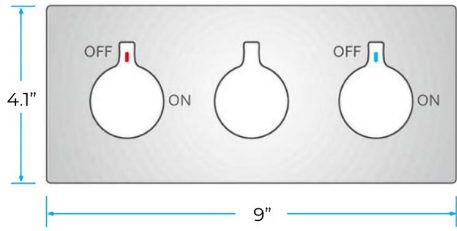

FONTANA MARSALA REMOTE CONTROLLED MUSIC SMART LED RAINFALL WATERFALL SHOWER HEAD WITH MASSAGE JETS AND HAND SPRAYER SHOWER PANEL SYSTEM MATTE BLACK FINISH SPECS

Specifications

- Material: 304 stainless steel and brass
- Feature: LED
- Type: Square
- Style: Contemporary
- Number of Handles: 3 Handle
- Bath & Shower Faucet Type: In Wall
- Surface Treatment: Polished
- Surface Finishing: Black
- Function 1: rain
- Showerhead: 304sus polished
- Water pressure: 0.1-0.5mpa
- Function 2: waterfall
- Body jets: Black 2 inch
- Thread: G1/2" x 3/8"

Shower Head Size:

Mixer Size:

Hand Shower Size:

A: 8"
B: 1.5"

The minimum required water pressure is 0.05 MPa (0.5 bar).
Flow rate 2.5 GPM (9.5 LPM).

Body Spray Size:

Thread Interface Size: G 1/2 Inch
Function: Rainfall
Shower Head Feature: Water Saving Shower Heads
Type: Fixed Rotatable Type
Installation Type: Wall Mounted

Size: 50* 50 mm(2 inch)
Material: Brass
Feature: Can rotate 360 degrees
Flow Rate: 1.5 GPM / 5.7 LPM (each Bodyspray)