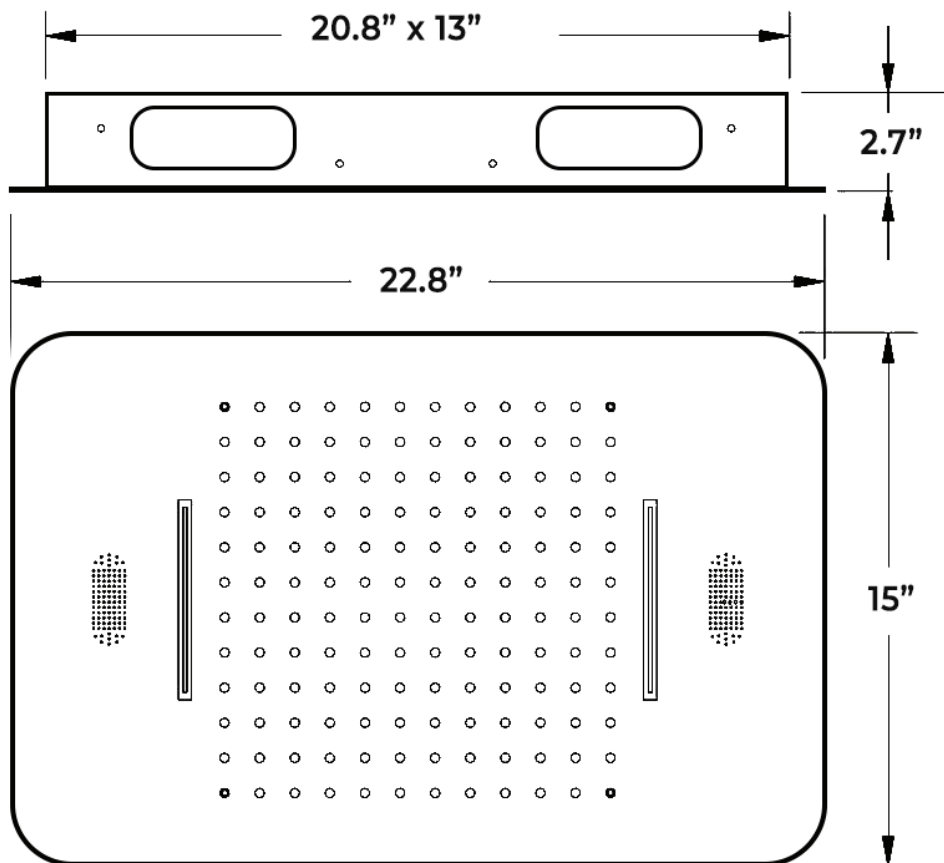

FONTANA MARSALA REMOTE CONTROLLED MUSIC SMART LED RAINFALL WATERFALL SHOWER HEAD WITH MASSAGE JETS AND HAND SPRAYER SHOWER PANEL SYSTEM MATTE BLACK FINISH SPECS

Specifications

- Material: 304 stainless steel and brass
- Feature: LED
- Type: Square
- Style: Contemporary
- Number of Handles: 3 Handle
- Bath & Shower Faucet Type: In Wall
- Surface Treatment: Polished
- Surface Finishing: Black
- Function 1: rain
- Showerhead: 304sus polished
- Water pressure: 0.1-0.5mpa
- Function 2: waterfall
- Body jets: Black 2 inch
- Thread: G1/2" x 3/8"

Shower Head Size:

Mixer Size:

Hand Shower Size:

A: 8"
B: 1.5"

The minimum required water pressure is 0.05 MPa (0.5 bar).
Flow rate 2.5 GPM (9.5 LPM).

Body Spray Size:

Thread Interface Size: G 1/2 Inch
Function: Rainfall
Shower Head Feature: Water Saving Shower Heads
Type: Fixed Rotatable Type
Installation Type: Wall Mounted

Size: 50* 50 mm(2 inch)
Material: Brass
Feature: Can rotate 360 degrees
Flow Rate: 1.5 GPM / 5.7 LPM (each Bodyspray)